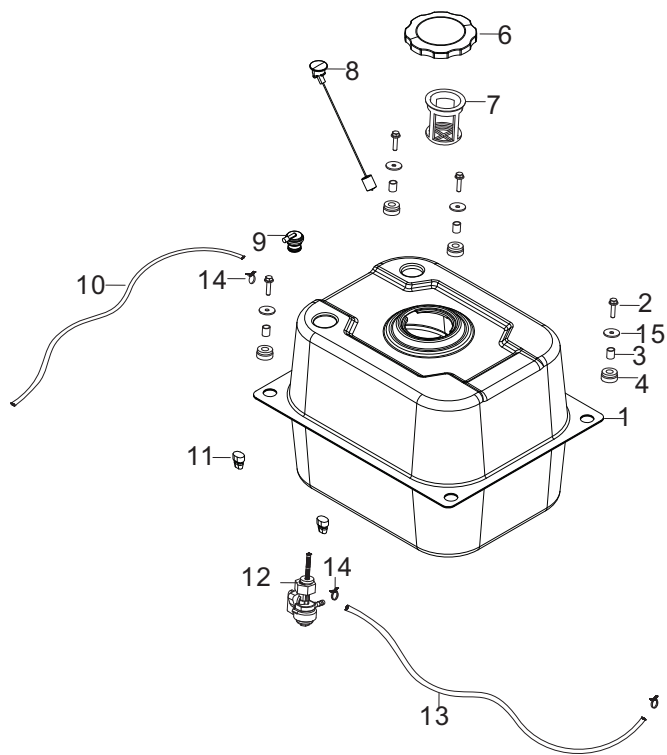

13	FUEL TANK		
REF	PART NUMBER	DESCRIPTION	QTY
1	16620-Z120110-H7A0	Fuel Tank	2
2	90007-0625-A1A0	Acorn Hexagon Nuts	4
3	90683-Y020110-00A0	Bush	4
4	16601-Y020120-00A0	Sleeve, Fuel Tank Rubber	4
6	16730-YA50110-H700	Cover, Fuel Tank	1
7	16652-Y020120-00A0	Strainer, Fuel	1
8	37200-Z120110-0000	Leveler Assy, Oil	1
9	15150-Y1Z0110-00A0	Valve, One Way	1
10	90686-Z120410-00M1	Tube, Fuel	1
11	16602-Y020130-00A0	Gasket, Fuel Tank Rubber	2
12	16750-YA40211-00A0	Cock Assy, Fuel	1
13	90686-Z120510-00M0	Tube, Fuel	1
14	90685-D095-0EA0	Pipe Clamp	4
15	90408-Y020310-00A0	Flat Washer - Grade A	4