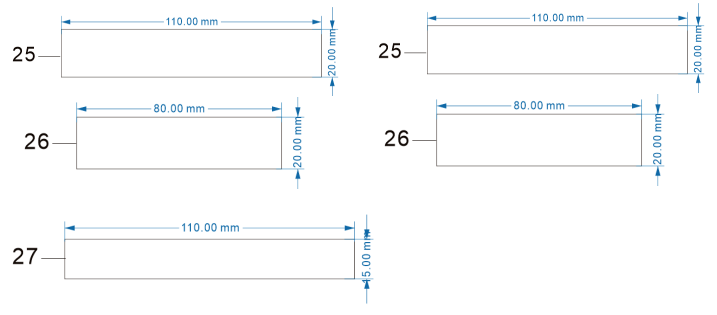

2	COVER SUBASSEMBLY, CRANKCASE		
REF	PART NUMBER	DESCRIPTION	QTY
1	90001-0850-11A0	Hexagon Socket Flange Face Bolt	7
2	90001-0855-11A0	Hexagon Socket Flange Face Bolt	2
3	11410-Z120512-0000	Cover Subassembly, Crankcase	1
4	90502-1014-00A0	Position Pin - Type A	2
5	11001-Z130120-00A0	Gasket, Crankcase	1
6	90682-Z130120-00A0	Seal, Oil	1
7	15111HZ120110-00A0	Tube, Suction Oil	1
8	90692-Z120210-00A0	O-Type Rubber Seal Ring	1
9	90007-0625-A1A0	Bolt	1
10	90007-0628-A1A0	Bolt	2
11	90502-0810-00A0	Position Pin - Type A	2
12	15100-Z130110-00A0	Pump Assy, Oil	1
13	15141-Z120210-00A0	Cover, Oil Pump	1
14	15161-Z130310-00A0	Spring, Pressure Relief Valve	1
15	90543-9500-00A0	Ball, Steel	1
16	15211-Z120120-00A0	Strainer, Oil	1
17	16400-Z130210-00A0	Gear Assy, Governor	1
18	15010HZ120320-Q9A0	Dipstick Subassembly, Oil	1
19	15142-Z120310-00A0	Oil Pump Seal Gasket	1
20	90104-0520-51A0	Bolt	1
21	90681-Z090110-00A0	Ring, Seal	1
22	15020-Z120110-01A0	Tube, Fueling	1
23	15014-Z120111-0000	Oil Dipstick Seal Plug	1
24	90001-0616-01A0	Bolt	1
25	82153-Z120210-00A0	Scald Resistant Film	2
26	82153-Z120310-00A0	Scald Resistant Film	2
27	82153-Z120410-00A0	Scald Resistant Film	1