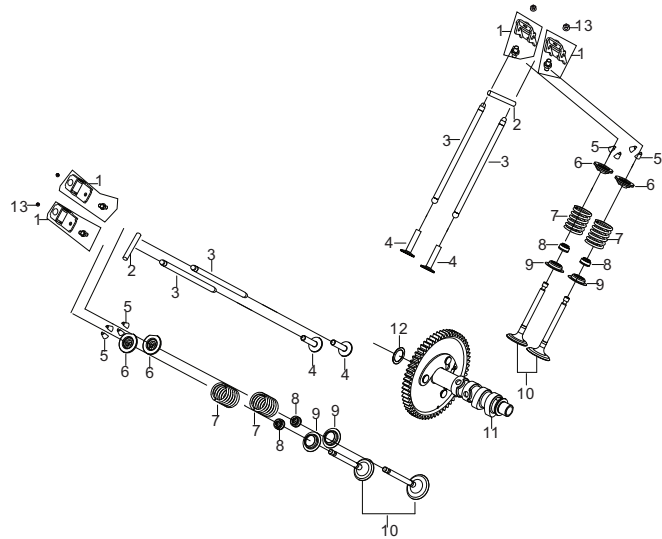

<b>11</b>	<b>CLEANER, AIR</b>		
<b>REF</b>	<b>PART NUMBER</b>	<b>DESCRIPTION</b>	<b>QTY</b>
1	17100-Z120110-00A0	Air Cleaner	1
2	12503-Z120110-00A0	Cover, Intake Tube	1
3	90007-0635-A1A0	Bolt	2
4	90107-4225-51A0	Cross-Recessed Pan Head Screw	2
6	12503-Z120210-00A0	Cover, Intake Tube	1

<b>5</b>	<b>CAMSHAFT SUBASSEMBLY</b>		
<b>REF</b>	<b>PART NUMBER</b>	<b>DESCRIPTION</b>	<b>QTY</b>
1	14310-Z120110-00A0	Rocker Subassembly, Valve	4
2	14330-Z130310-00A0	Shaft, Valve Rocker	2
3	14070-Z130210-00A0	Lifter Subassembly, Valve	4
4	14081-Z130110-00A0	Tappet, Valve	4
5	12109-Z400110-00A0	Clamp, Valve Lock	8
6	12112-Z400110-00A0	Seat, Valve Spring	4
7	12103-Z130110-00A0	Spring, Valve	4
8	12101-Z080110-00A0	Guide, Seal	4
9	12105-Z130110-00A0	Retainer, Valve Spring	4
10	12110-Z130311-00A9	Valves Set	2
11	14200-Z130211-00A0	Camshaft Assy.	1
12	14215-Z130110-00A0	Washer, Camshaft	1
13	14312-Z240110-00A0	Nut, Valve Lock	4