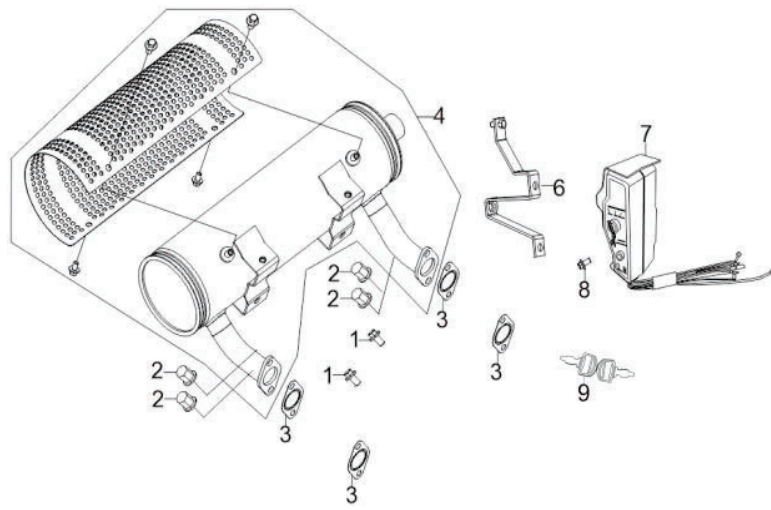

12	MUFFLER ASSY.		
REF	PART NUMBER	DESCRIPTION	QTY
1	90007-0816-A1A0	Hexagon Socket Flange Face Bolt	2
2	90314-Z130120-00A0	Acorn Hexagon Nuts	4
3	18001-Z190110-00A0	Gasket, Exhaust Outlet	4
4	18100-Z120410-0000	Muffler Assy.	1
6	30360-Z120110-00A1	Support Subassembly, Control Box	1
7	30350-Z120320-00A0	Starting Control Box	1
8	90007-0612-A1A0	Bolt	1