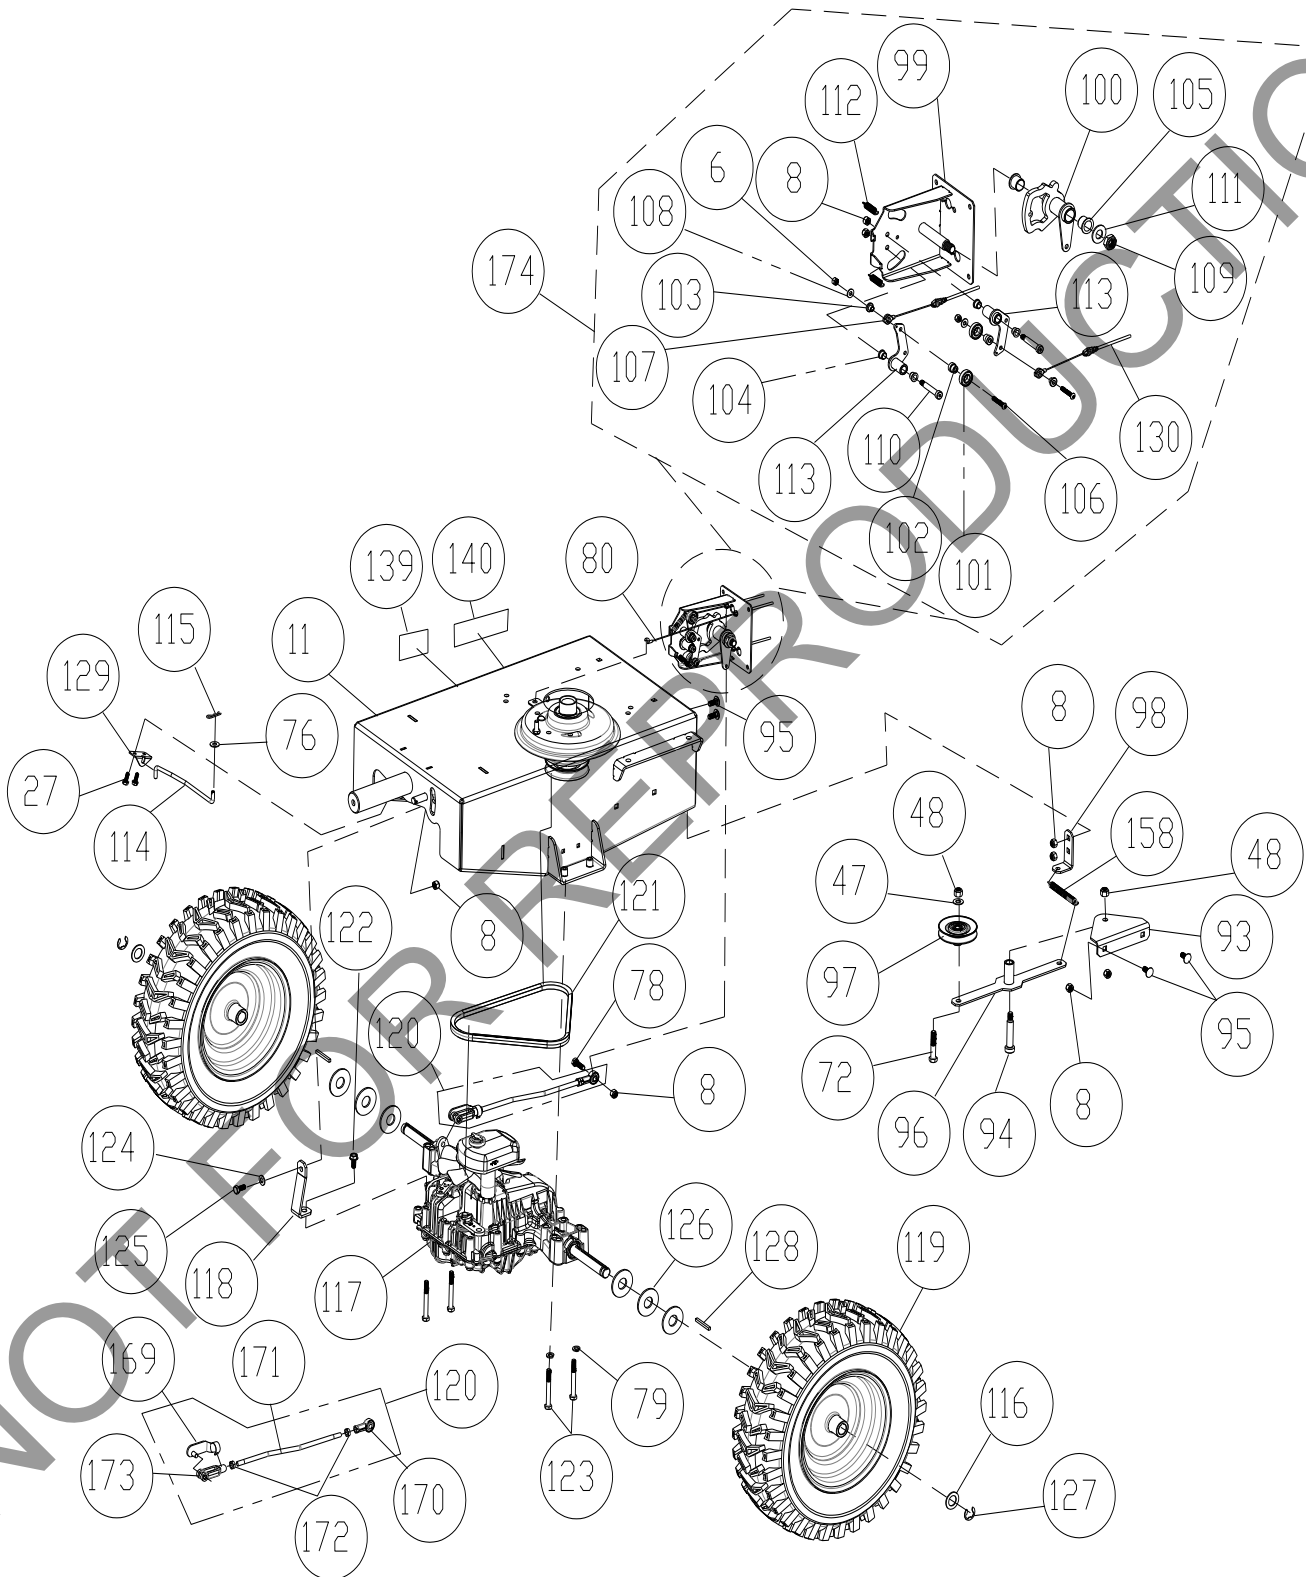

BC26EU HYDRO-DRIVE Owner's Manual

BC26EU HYDRO-DRIVE TRANS PARTS DRAWING

BC26EU HYDRO-DRIVE Owner's Manual

BC26EU HYDRO-DRIVE TRANS PARTS LIST

ITEM NO	DESCRIPTION	BC2600HHEU		BC2600ICHEU	
		Part No	QTY	Part No	QTY
6	NUT LOCK 1/4"-20 HEX ZP	8160001	2	8160001	2
8	NUT LOCK 5/16"-18	8160002	10	8160002	10
11	ENGINE BASE WA W/LABELS	501603	1	501603	1
27	SCREW SELT TAP 1/4-20 X 5/8" HWH TYPE F	890359	2	890359	2
47	WASHER 3/8" SAE	8172009	1	8172009	1
48	NUT LOCK 3/8"-16 HEX	8160003	2	8160003	2
72	SCREWCAP 3/8"-16 X 2" HCS ZP	8041054	1	8041054	1
76	WASHER 1/4" SAE	8172007	1	8172007	1
78	SCREWCAP 5/16"-18 X 1" HCS ZP	8041028	1	8041028	1
79	WASHER LOCK 5/16" S/T MED	8177011	4	8177011	4
80	CABLE CLUTCH	501279	1	501279	1
93	BRACKET IDLER ARM HYDRO BC26	501269	1	501269	1
94	BOLT SHOULDER 1/2" X 2"	520031	1	520031	1
95	BOLT CARRIAGE 5/16"-18 X 3/4" PLAIN	9024039	4	9024039	4
96	ARM IDLER DRIVE HYDRO BC26 WA	501112	1	501112	1
97	PULLEY INSIDE IDLER BC26	501216	1	501216	1
98	BRACKET SPRING IDLER	501297	1	501297	1
99	BRACKET SPEED CONTROL BC26	501105	1	501105	1
100	PLATE CAM SPEED CONTROL BC26	351110	1	351110	1
101	BEARING 1/2" ID X 1.125" OD	351257	2	351257	2
102	SPACER STEPPED SPEED CONTROL HYDRO DR	351347	2	351347	2
103	SPACER EYELET SPEED CONTROL	351348	2	351348	2
104	BUSHING 3/8" ID 1/2" OD X 3/8" LONG	840078	4	840078	4
105	BUSHING PIVOT FRAME AE	360183	2	360183	2
106	SCREWCAP 1/4-20 X 1 3/4 SKT BUT HD	840199	2	840199	2
107	CABLE SPEED CONTROL RT SERVICE	501276-S	1	501276-S	1
108	WASHER 1/4" SAE	8172007	2	8172007	2
109	NUT LOCK 5/8"-11 LT WT TH ZP	8161046	1	8161046	1
110	BOLT SHOULDER 3/8" X 1 3/4"	351258	2	351258	2
111	WASHER 5/8" FLAT	8172013	1	8172013	1
112	SPRING TENSION	800242	2	800242	2
113	BELLCRANK SPEED CONTROL BC26	501114	2	501114	2
114	ROD TRANS BYPASS BC26	501265	1	501265	1
115	HAIR PIN COTTER 1/4"	900471	1	900471	1
116	WASHER .765 ID X 1.25" OD X .06	850238	2	850238	2
117	TRANSAXLE TUFF TORQ BC26	501218	1	501218	1
118	BRACKET SUPPORT HYDRO TRANSAXLE	501267	1	501267	1
119	TIRE 16" AG SP	501275	2	501275	2
120	CONTROL ROD ASSY	501025-S	1	501025-S	1
121	BELT HYDRO TRANSAXLE BC26	501268	1	501268	1
122	SCREW SELF TAP 5/16" X 3/4" HEX	8123128	1	8123128	1
123	SCREWCAP 5/16"-18 X 2 3/4" HCS ZP	8041035	4	8041035	4
124	WASHER 5/16" SAE	8172008	1	8172008	1
125	SCREWCAP 5/16"-18 X 3/4" HCS ZP	8041026	1	8041026	1
126	WASHER 3/4" SAE	8172015	6	8172015	6
127	RING RETAINING E 3/4"	850230	2	850230	2
128	KEY 3/16" SQ X 2 1/8"	9201087	2	9201087	2
129	BRACKET BYPASS ROD	501272	1	501272	1
130	CABLE SPEED CONTROL LFT SERVICE	351271-S	1	351271-S	1
139	LABEL DRIVE RELEASE	501504	1	501504	1
140	LABEL CHOCK WHEELS	500168	2	500168	2
158	SPRING IDLER BC	501261	1	501261	1
169	SPRING PIN CONTROL ROD	501262	1	501262	1
170	SPHERICAL ROD END MSF-5	351278	1	351278	1
171	CONTROL ROD	501260	1	501260	1
172	NUT JAM 5/16" NC	8143002	2	8143002	2
173	YOKE FEMALE STEEL 5/16" - 24 RH X 2.25"	501274	1	501274	1
174	KIT SPEED CONTROL NO CABLES BC26	501607	1	501607	1