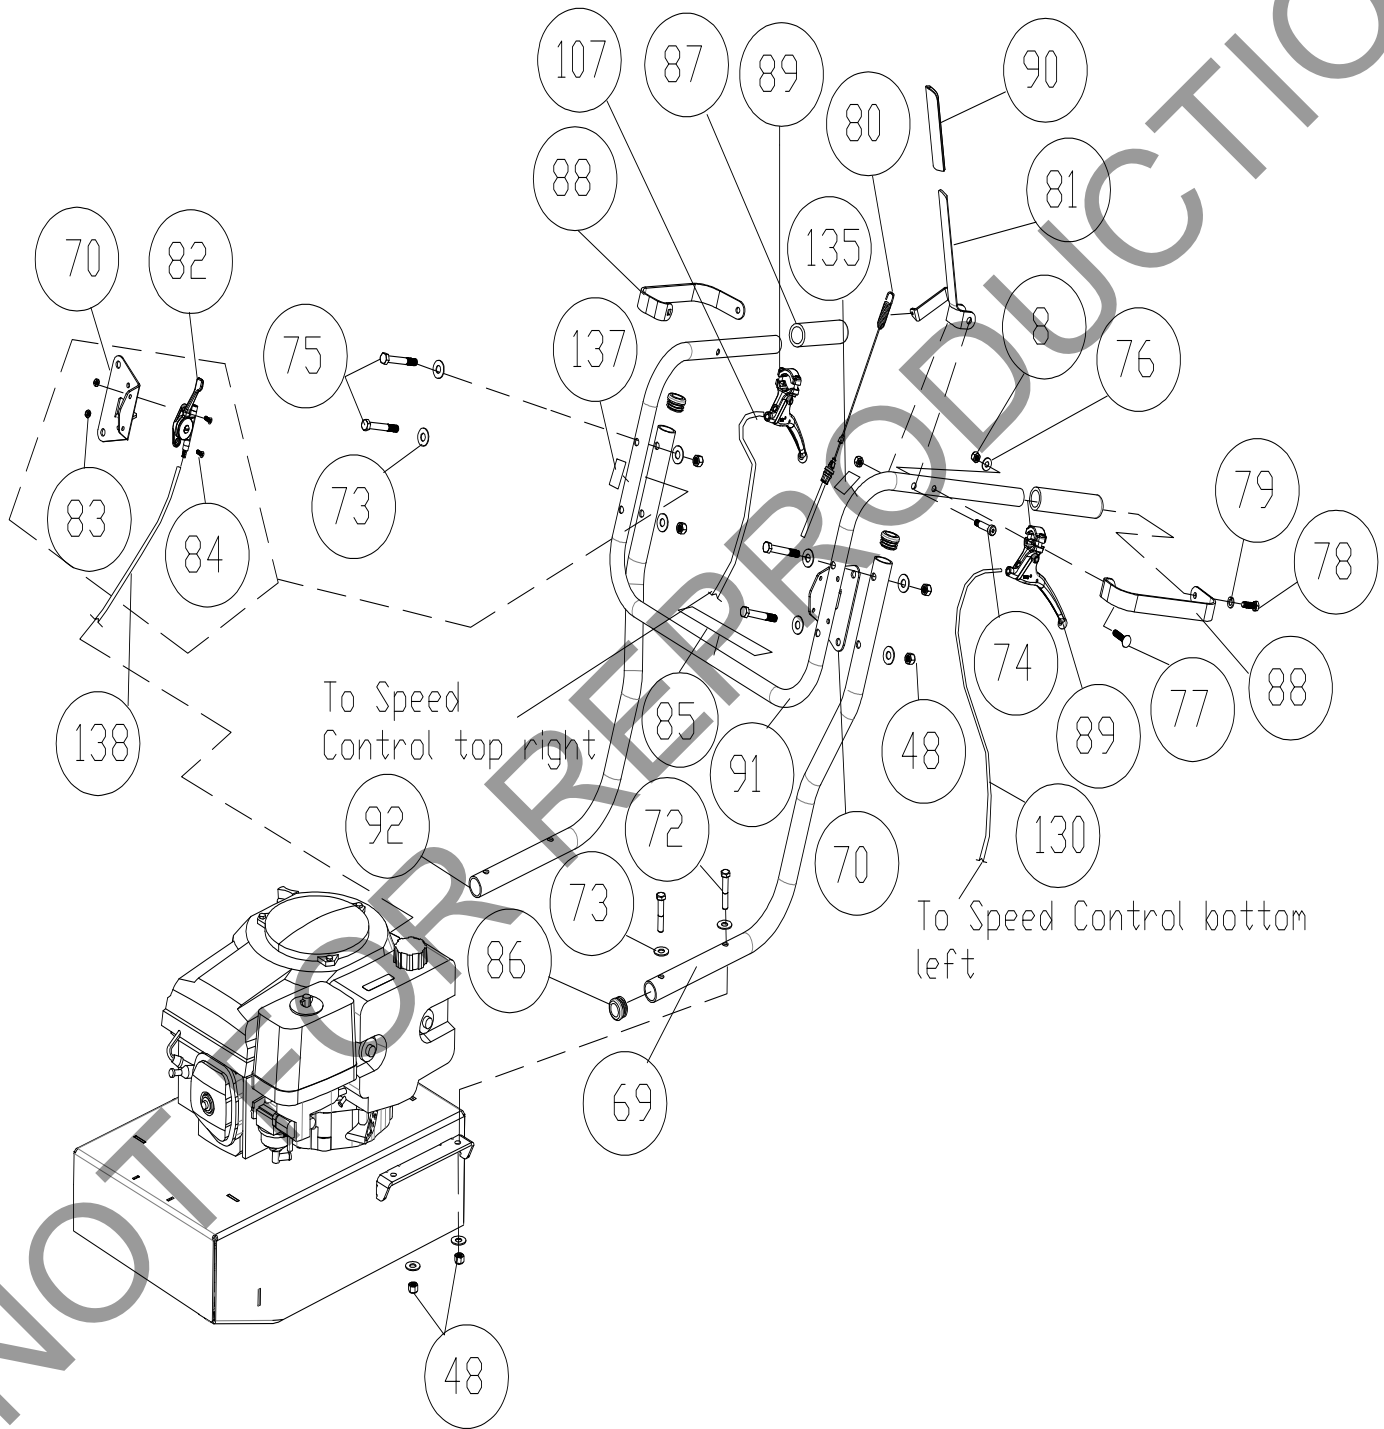

BC26EU HYDRO-DRIVE Owner's Manual

BC26EU HYDRO-DRIVE HANDLE PARTS LIST

BC26EU HYDRO-DRIVE Owner's Manual

BC26EU HYDRO-DRIVE HANDLE PARTS LIST

ITEM NO	DESCRIPTION	BC2600HHEU		BC2600ICHEU	
		Part No	QTY	Part No	QTY
8	NUT LOCK 5/16-18 ZP	8160002	3	8160002	3
48	NUT LOCK 3/8-16 HEX	8160003	8	8160003	8
69	HANDLE LOWER LEFT	501400	1	501400	1
70	BRACKET THROTTLE BC26	501251	2	501251	2
72	SCREWCAP 3/8"-16 X 2"	8041054	4	8041054	4
73	WASHER 3/8" FLAT	8171004	16	8171004	16
74	BOLT SHOULDER 3/8"-16 X 1 1/2"	501313	1	501313	1
75	SCREWCAP 3/8"-16 X 3" HCS ZP	8041058	4	8041058	4
76	WASHER 1/4" FLAT	8171002	2	8171002	2
77	BOLT CARRIAGE 5/16"-18 X 1 1/2" ZP	8024042	2	8024042	2
78	SCREWCAP 5/16"-18 X 1" ZP	8041028	2	8041028	2
79	WASHER LOCK 5/16" S/T MED	8177011	2	8177011	2
80	CABLE CLUTCH	501279	1	501279	1
81	LEVER CONTROL BLADE	500312	1	500312	1
82	CONTROL THROTTLE	440013	1	440013	1
83	NUT LOCK LT #10-24 HEX	8164005	2	8164005	2
84	SCREW MACHINE FLAT HD PHIL #10-24	830514	2	830514	2
85	LABEL DRIVE DIRECTION	501502	1	501502	1
86	PLUG TUBE INSERT 1.25" OD	791056	4	791056	4
87	GRIP HANDLE	500267	2	500267	2
88	GUARD HAND BC26	501215	2	501215	2
89	CONTROL MAGURA	351209	2	351209	2
90	GRIP LEVER 0.125" X 1" X 5" RED	500379	1	500379	1
91	HANDLE UPPER	501402-S	1	501402-S	1
92	HANDLE LOWER RIGHT	501401	1	501401	1
107	CABLE SPEED CONTROL RT SERVICE	501276-S	1	501276-S	1
130	CABLE SPEED CONTROL LFT SERVICE	351271-S	1	351271-S	1
135	LABEL BLADE ENGAGE	500177	1	500177	1
	LABEL THROTTLE PULL START BC	501314	1	501314	1
138	CABLE THROTTLE	440014	1	440014	1