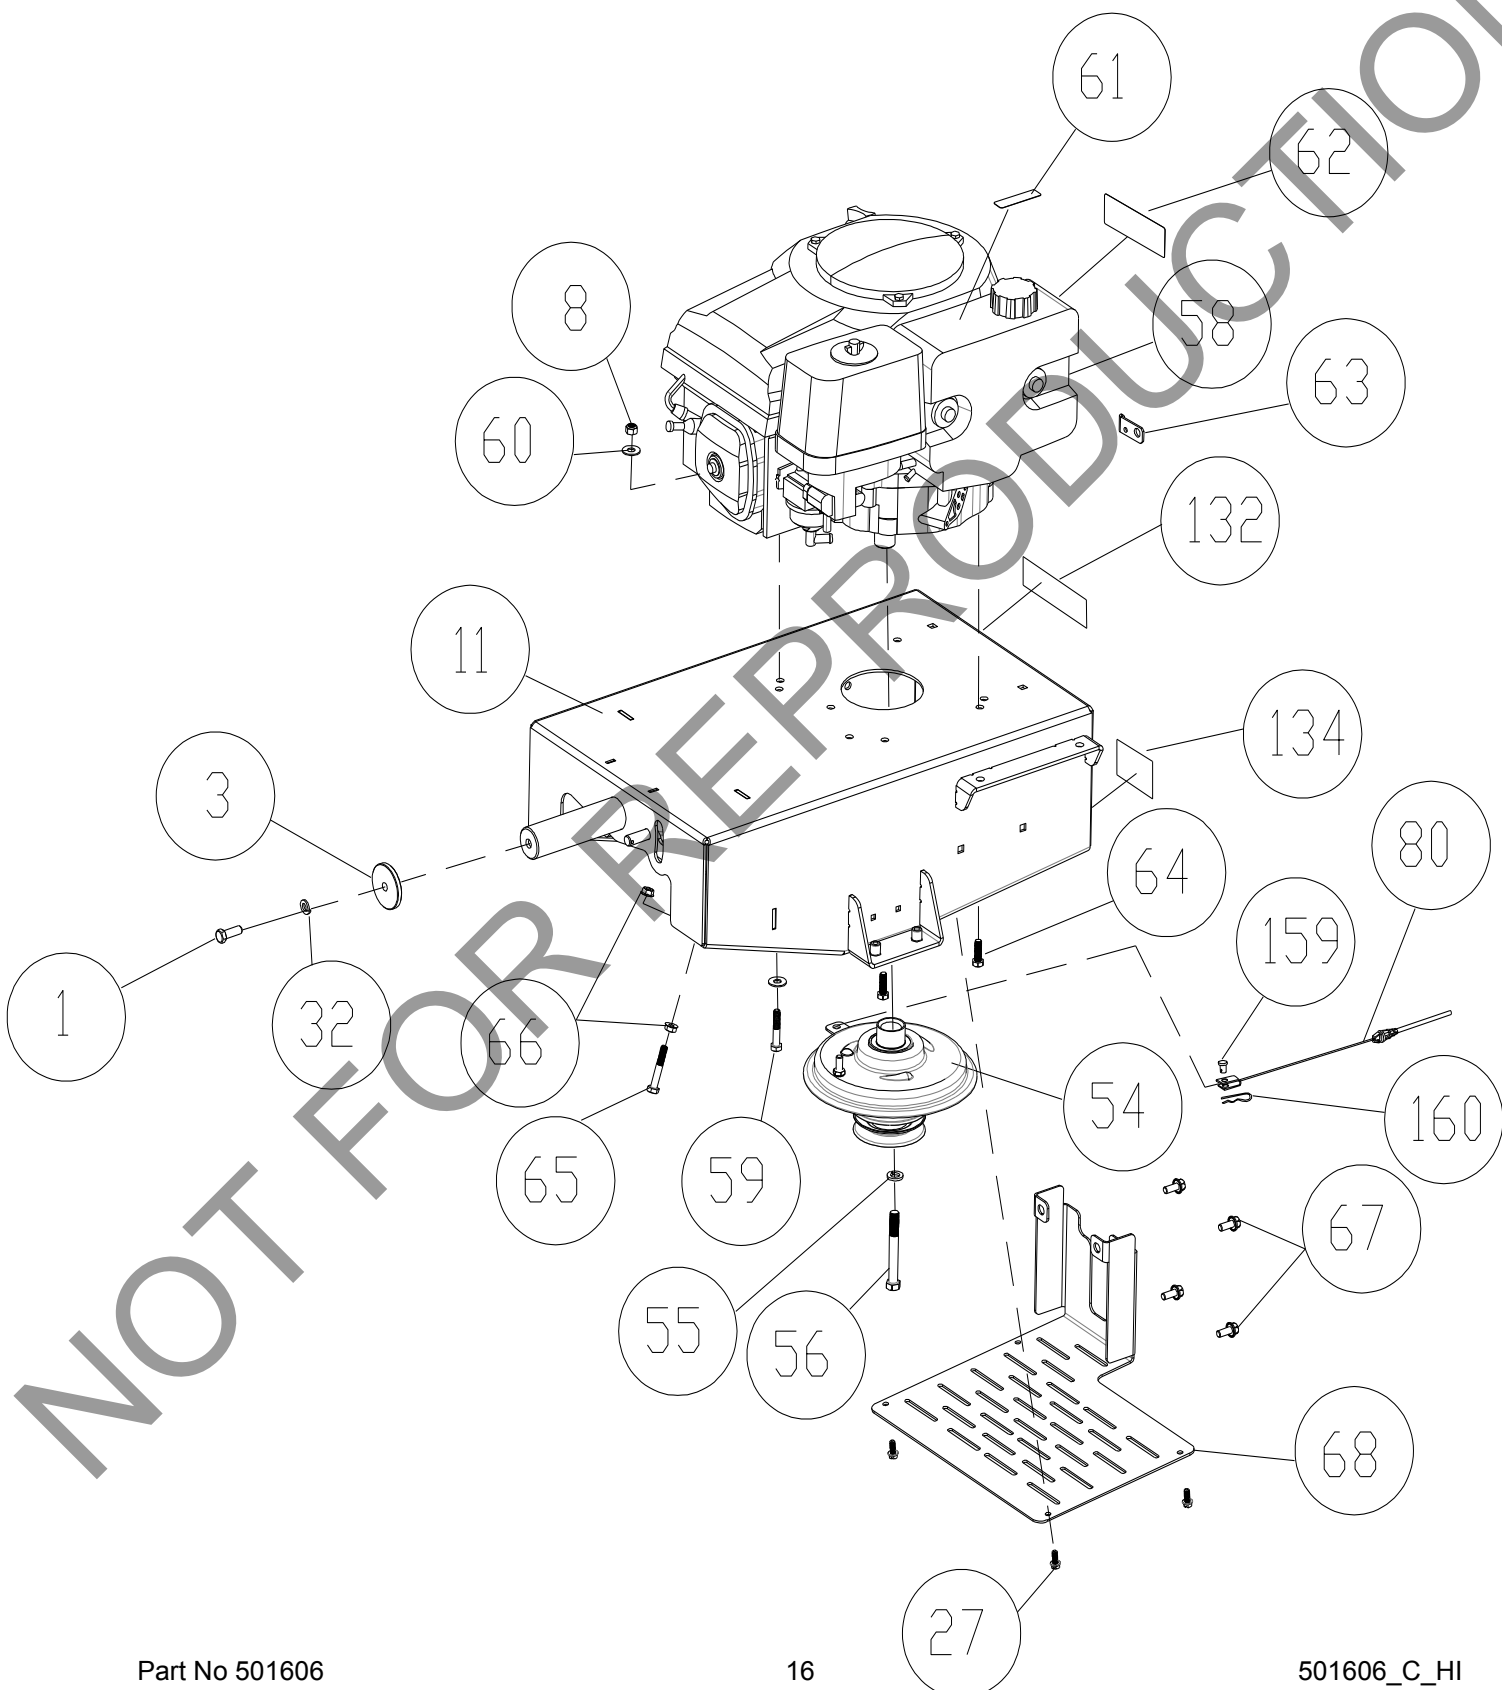

BC26EU HYDRO-DRIVE Owner's Manual

BC26EU HYDRO-DRIVE ENGINE PARTS DRAWING

BC26EU HYDRO-DRIVE Owner's Manual

BC26EU HYDRO-DRIVE ENGINE PARTS LIST

ITEM NO	DESCRIPTION	BC2600HHEU		BC2600ICHEU	
		Part No	QTY	Part No	QTY
1	SCREWCAP 3/8-24 X 1" HCS GR. 8	900154	1	900154	1
3	WASHER DECK RETAINING	501214	1	501214	1
8	NUT LOCK 5/16"-18 ZP	8160002	2	8160002	2
11	ENGINE BASE WA W/LABELS	501603	1	501603	1
27	SCREW SELT TAP 1/4-20 X 5/8" HWH TYPE F	890359	4	890359	4
32	WASHER LOCK 3/8" S/T MED	8177012	1	8177012	1
54	CLUTCH	501223-S	1	501223-S	1
55	WASHER LOCK S/T MED	8177013	1	8177013	1
56	SCREWCAP 7/16"-20 X 3 1/2" GR 8 W/PATCH	440150	1	440150	1
58	ENGINE HONDA ELEC START	-	-	-	-
	ENGINE BRIGGS	-	-	520046	1
	ENGINE HONDA	500334	1	-	-
59	SCREWCAP 5/16"-18 X 1 3/4 HCS ZP	8041031	2	8041031	2
60	WASHER 5/16" FLAT	8171003	4	8171003	4
61	LABEL WARNING FUEL	100261	1	100261	1
62	LABEL SPARK ARRESTOR	100256	1	100256	1
63	PLATE CHOKE BC26	500325	1	-	-
64	SCREWCAP 5/16-24 X 1" GR 8 ZP W/PATCH	400164	2	400164	2
65	SCREWCAP 5/16"-18 X 2" HCS ZP	8041032	2	8041032	2
66	NUT FLANGE 5/16"-18 ZP	350346	4	350346	4
67	SCREW SER HEX WSHR FLNG 5/16-18 X 3/4"	351264	4	351264	4
68	GUARD REAR HYDRO BC26	501295	1	501295	1
80	CABLE CLUTCH	501279	1	501279	1
132	LABEL MADE IN USA	520116	1	520116	1
134	LABEL SAFETY PROTECT READ MANUAL	100346	1	100346	1
159	PIN CLEVIS 0.25 X 0.050	440124	1	440124	1
160	PIN HITCH CLIP 0.051 X 3/4	440193	1	440193	1